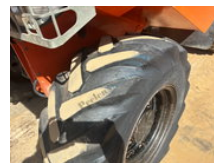

Terex TA6 TA6

General features

Brand	Terex
Subcategory	Wheel dump
Construction year	2014
Date of first registration	30-06-2014
Condition	Used
Fuel	Diesel

Terex TA6 TA6

Accessories