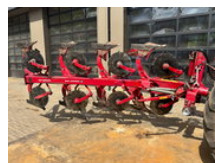

Kongskilde Variant VPS

General features

Brand	Kongskilde
Subcategory	Reversible plow
Condition	Used

Kongskilde Variant VPS

Accessories