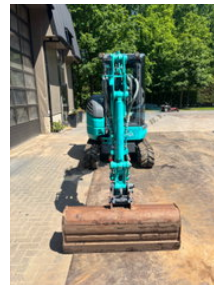

## Kobelco SK 28 SR-6E

### General features

Brand	Kobelco
Subcategory	Mini digger crawler
Construction year	2019
Hourmeter reading	3300
Condition	Used

Kobelco SK 28 SR-6E

Accessories