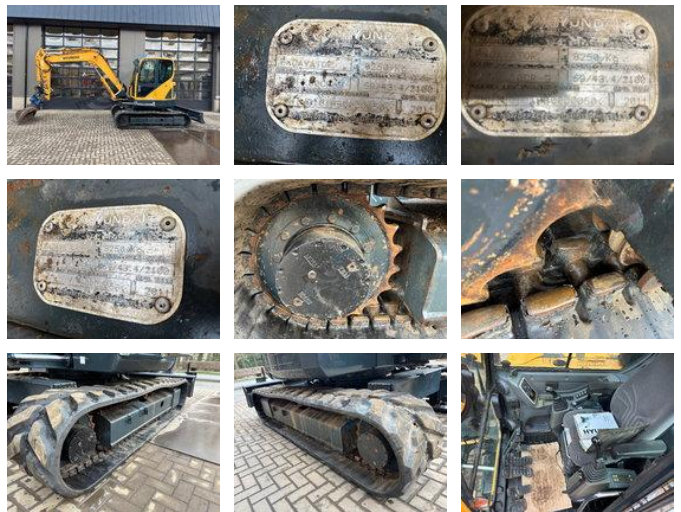

Hyundai Robex 80 CR-9 *gereserveerd*

General features

Brand	Hyundai
Subcategory	Mini digger crawler
Construction year	2011
Hourmeter reading	13995
Condition	Used

Hyundai Robex 80 CR-9 *gereserveerd*

Accessories