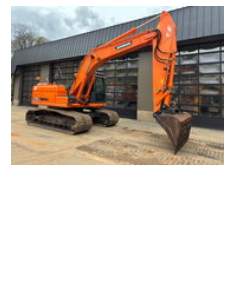

## Doosan DX 180 LC-3 \*gereserveerd\*

### General features

Brand	Doosan
Subcategory	Crawler excavator
Construction year	2013
Date of first registration	01-07-2014
Hourmeter reading	12880
Condition	Used

Doosan DX 180 LC-3 \*gereserveerd\*

Accessories