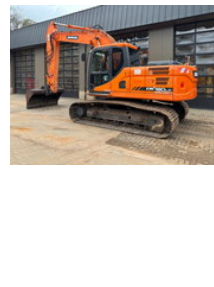

## Doosan DX 180 LC-3 \*gereserveerd\*

### General features

Brand	Doosan
Subcategory	Crawler excavator
Construction year	2013
Date of first registration	01-07-2014
Hourmeter reading	12880
Condition	Used

Doosan DX 180 LC-3 \*gereserveerd\*

Accessories