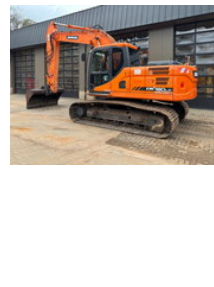

Doosan DX 180 LC-3

General features

Brand	Doosan
Subcategory	Crawler excavator
Construction year	2013
Date of first registration	01-07-2014
Hourmeter reading	12880
Condition	Used

Doosan DX 180 LC-3

Accessories