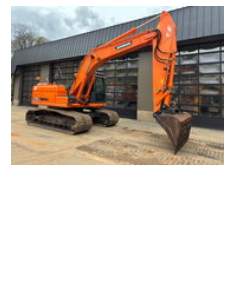

Doosan DX 180 LC-3

General features

Brand	Doosan
Subcategory	Crawler excavator
Construction year	2013
Date of first registration	01-07-2014
Hourmeter reading	12880
Condition	Used

Doosan DX 180 LC-3

Accessories