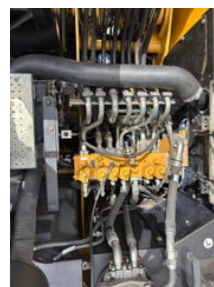

## Caterpillar M 314 F

### General characteristics

Brand	Caterpillar
Subcategory	Wheeled excavator
Year of construction	2016
Hours displayed	11590
Condition	Used