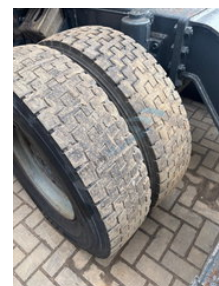

Atlas Terex 1905 * gereserveerd*

General features

Brand	Atlas
Subcategory	Wheeled excavator
Construction year	2004
Hourmeter reading	8848
Condition	Used

Atlas Terex 1905 * gereserveerd*

Accessories