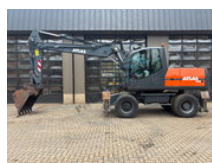

Atlas Terex 1905 * gereserveerd*

General features

Brand	Atlas
Subcategory	Wheeled excavator
Construction year	2004
Hourmeter reading	8848
Condition	Used

Atlas Terex 1905 * gereserveerd*

Accessories