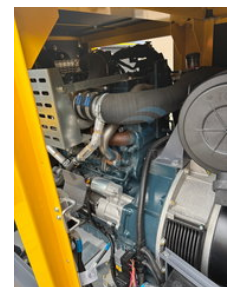

Atlas Copco QAS 45 KD S5

General features

Brand	Atlas Copco
Subcategory	Standard power unit
Construction year	2021
Hourmeter reading	160
Condition	Used

Atlas Copco QAS 45 KD S5

Accessories