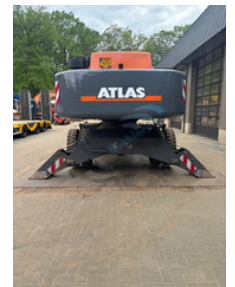

Atlas 350 MH

General features

Brand	Atlas
Subcategory	Material handler
Construction year	2012
Hourmeter reading	12318
Condition	Used

Atlas 350 MH

Accessories