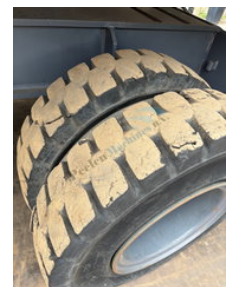

Atlas 350 MH

General features

Brand	Atlas
Subcategory	Material handler
Construction year	2012
Hourmeter reading	12318
Condition	Used

Atlas 350 MH

Accessories