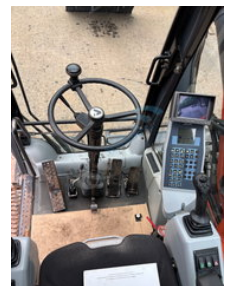

Atlas 160 W

General features

| | |
|-------------------|-------------------|
| Brand | Atlas |
| Subcategory | Wheeled excavator |
| Construction year | 2014 |
| Hourmeter reading | 9268 |
| Condition | Used |